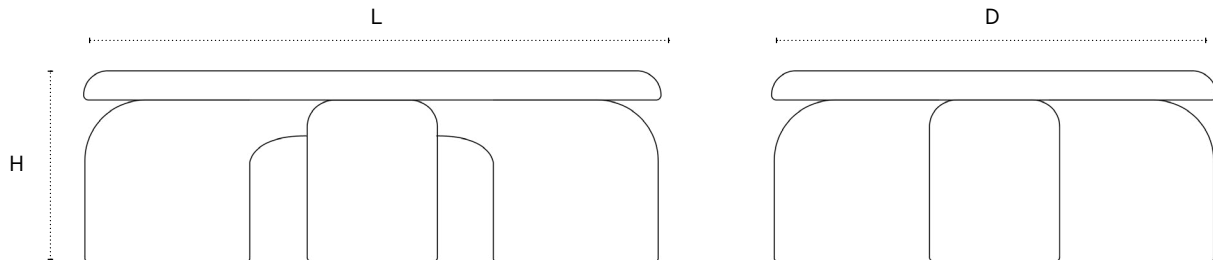

Umbra Coffee Table

Left shown in Natural Oak and Rouge Limestone, Right shown in Walnut and Nero Marble.

DIMENSIONS

51.25" L x 51.25" D x 16.25" H

Square / Marble Top

Square / Limestone Top

Square / Wood Top

51.25" L x 39.25" D x 16.25" H

Rectangle / Marble Top

Rectangle / Limestone Top

Rectangle / Wood Top

TECHNICAL DETAILS

Wood

All Woods

Stone