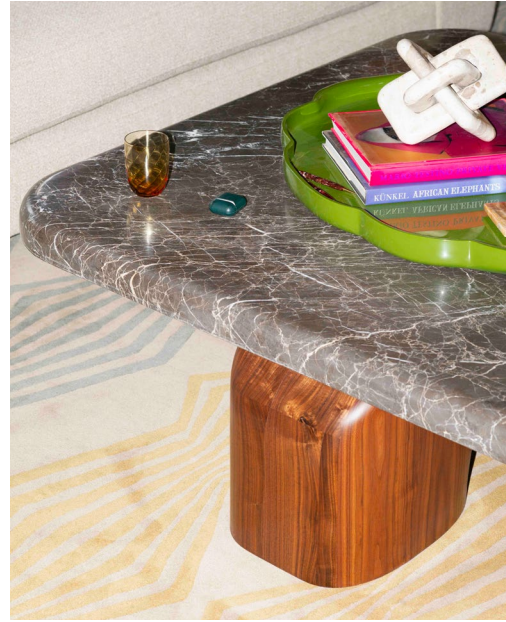

Umbra Coffee Table

Left shown in Natural Oak and Rouge Limestone, Right shown in Walnut and Nero Marble.

DIMENSIONS

51.25" L x 51.25" D x 16.25" H

Square / Marble Top

Square / Limestone Top

Square / Wood Top

51.25" L x 39.25" D x 16.25" H

Rectangle / Marble Top

Rectangle / Limestone Top

Rectangle / Wood Top

TECHNICAL DETAILS

Wood

All Woods

Stone