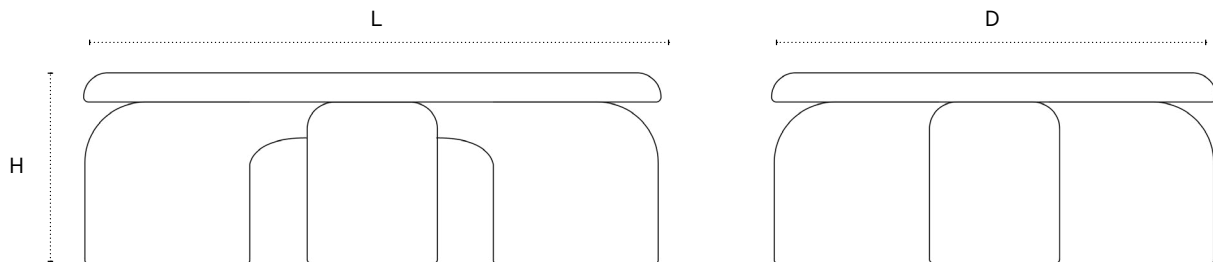

### DIMENSIONS

51.25" L x 51.25" D x 16.25" H	Square / Marble Top
	Square / Limestone Top
	Square / Wood Top
51.25" L x 39.25" D x 16.25" H	Rectangle / Marble Top
	Rectangle / Limestone Top
	Rectangle / Wood Top