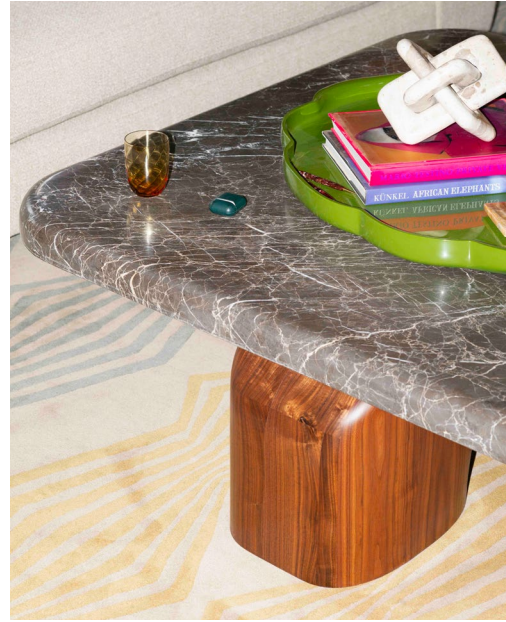

## Umbra Coffee Table

Left shown in Rouge Limestone top and Natural Oak base. Right shown in Nero Marble top and Walnut base.

### DIMENSIONS

51.25" L x 51.25" D x 16.25" H	Square / Marble Top
	Square / Limestone Top
	Square / Wood Top
51.25" L x 39.25" D x 16.25" H	Rectangle / Marble Top
	Rectangle / Limestone Top
	Rectangle / Wood Top