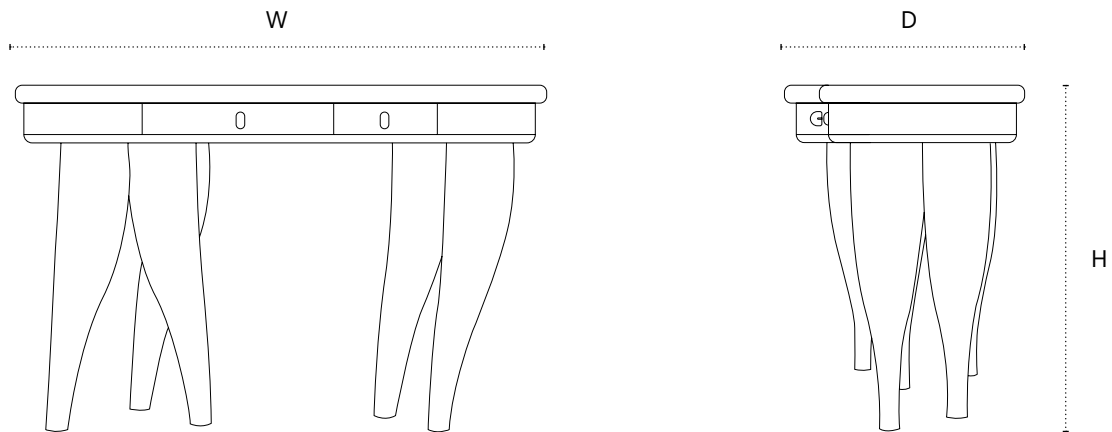

Walker Desk

Shown in walnut with Irish Green marble, Orior / Leather, Sunrise, and Aged Brass hardware.

DIMENSIONS

47.2" W x 23.7" D x 31" H

TECHNICAL DETAILS

Stone Top

Irish Green Marble

Wood