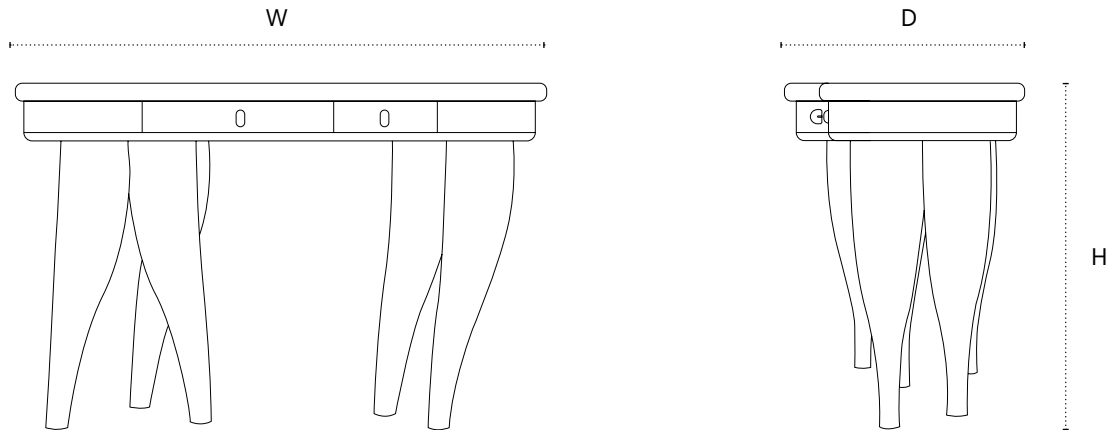

Walker Desk

Shown in Walnut with Irish Green Marble, and Aged Brass hardware.

DIMENSIONS

47.2" W x 23.7" D x 31" H

TECHNICAL DETAILS

Stone Top

Irish Green Marble

Wood