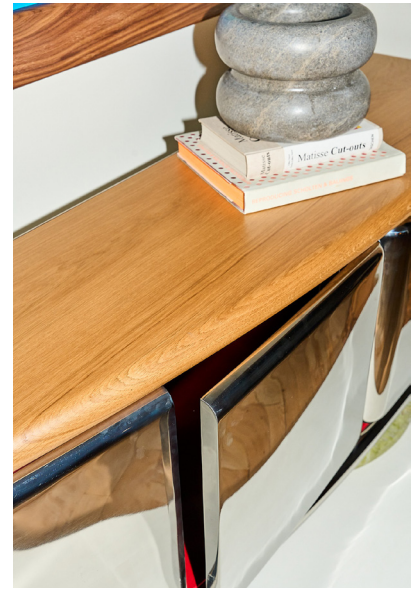

## Wavy Credenza

Shown in polished stainless steel with an oak top, Irish Green marble and Orior Leather, Ruby

### DIMENSIONS

90" L x 17" D x 24.5" H

135" L x 17" D x 24.5" H

### TECHNICAL DETAILS

Wood Top

Natural Oak / Limed Oak / Blackened Oak / Walnut

Stone Feet

Irish Green Marble / Giallo Siena Marble / Nero Marble

Metal

Polished Stainless Steel

Orior Leather