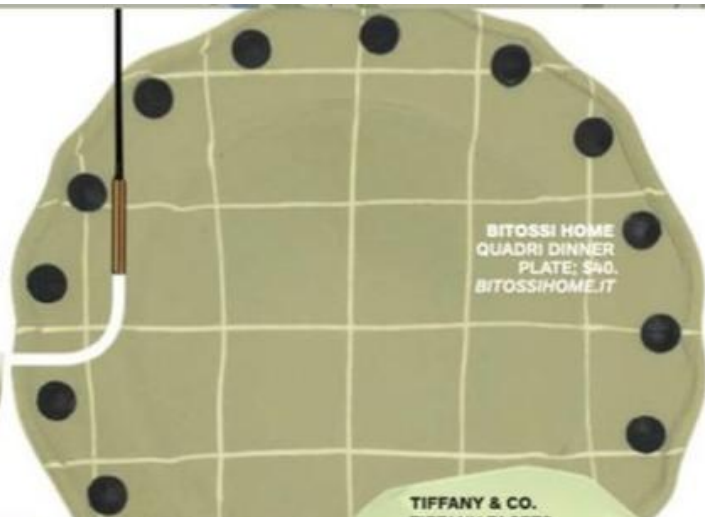

BITOSSI HOME
QUADRI DINNER
PLATE; \$40.
BITOSSIHOME.IT

PLANT PROTEIN

Pistachio breaks out of its shell as the nuanced green to get; shown is a tiled entry designed by AD100 Hall of Famer India Mahdavi for Maja Hoffmann.