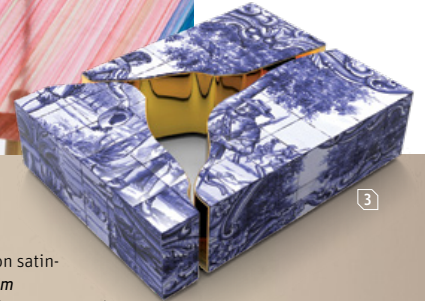

1

2

9

3

8

7

6

4

furniture

weird science

The alchemy of unique forms and artistic patterns

5